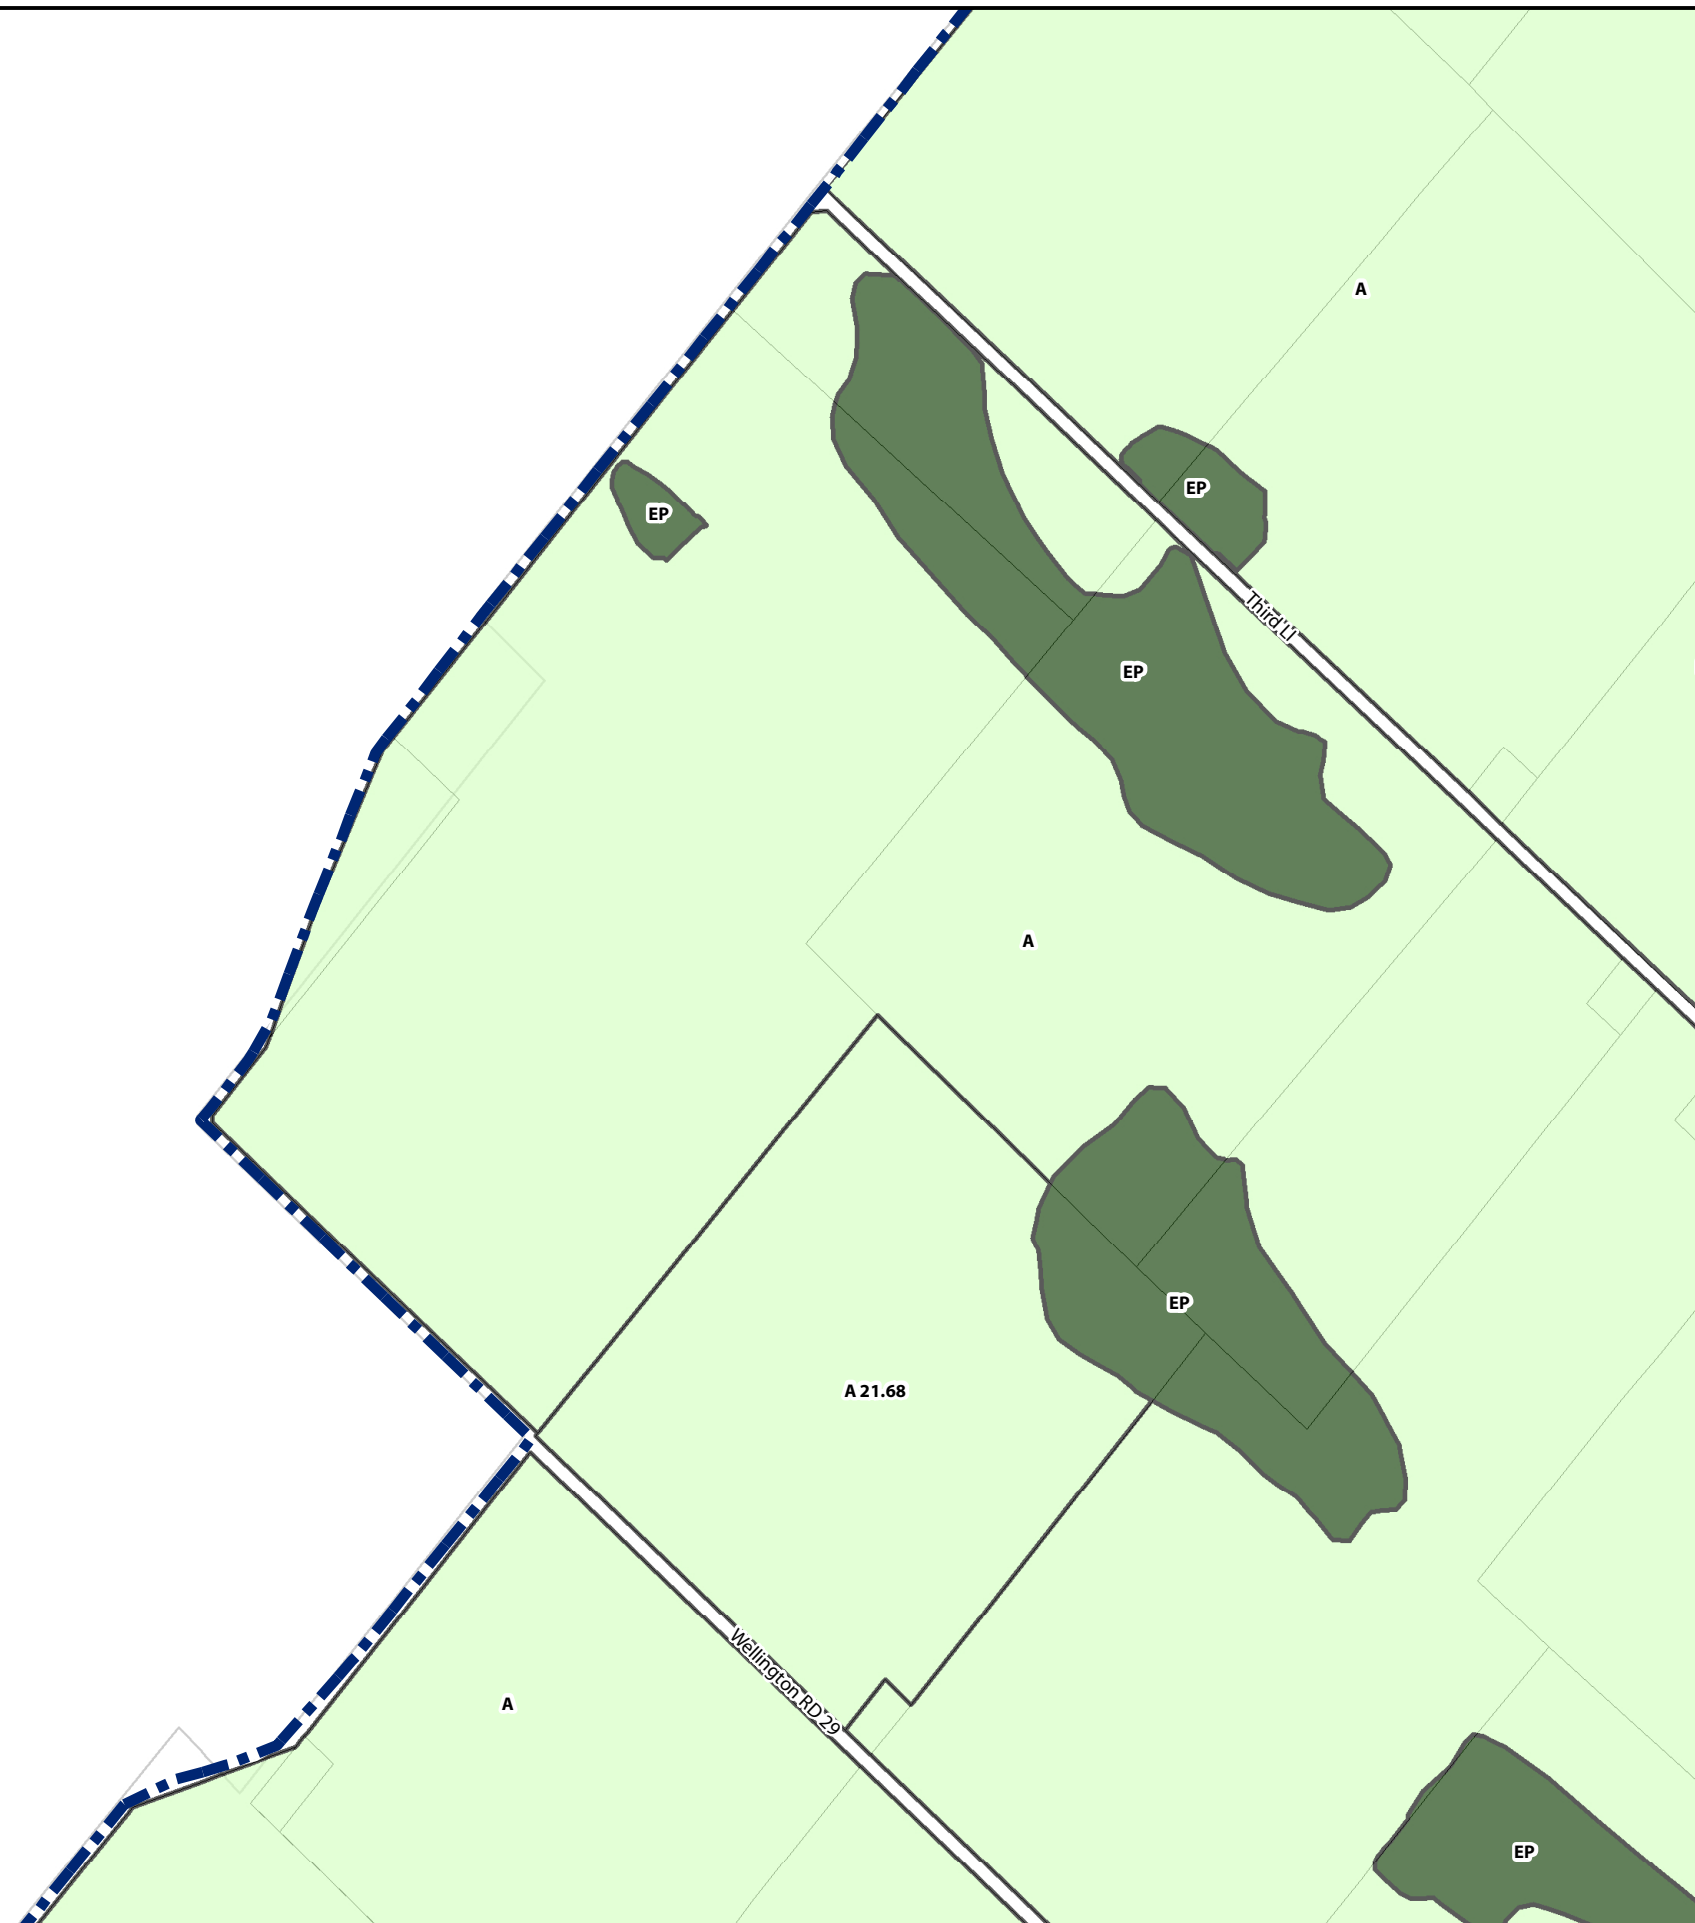

Schedule A Map 50

Neighbouring Maps

	55	56
	50	51
43	44	45

Township
Of Centre
Wellington

Legend

- Township Boundary
- Property Boundary
- Zoning**
- Agricultural (A)
- Environmental Protection (EP)

To be read in conjunction with Zoning By-law 40/2016
DO NOT USE FOR SURVEY OR NAVIGATION PURPOSES
This map is for reference only and may not be accurate.
Some data gathered by Wellington County, 2016.
Includes material which is copyright of the Queen's Printer for Ontario.